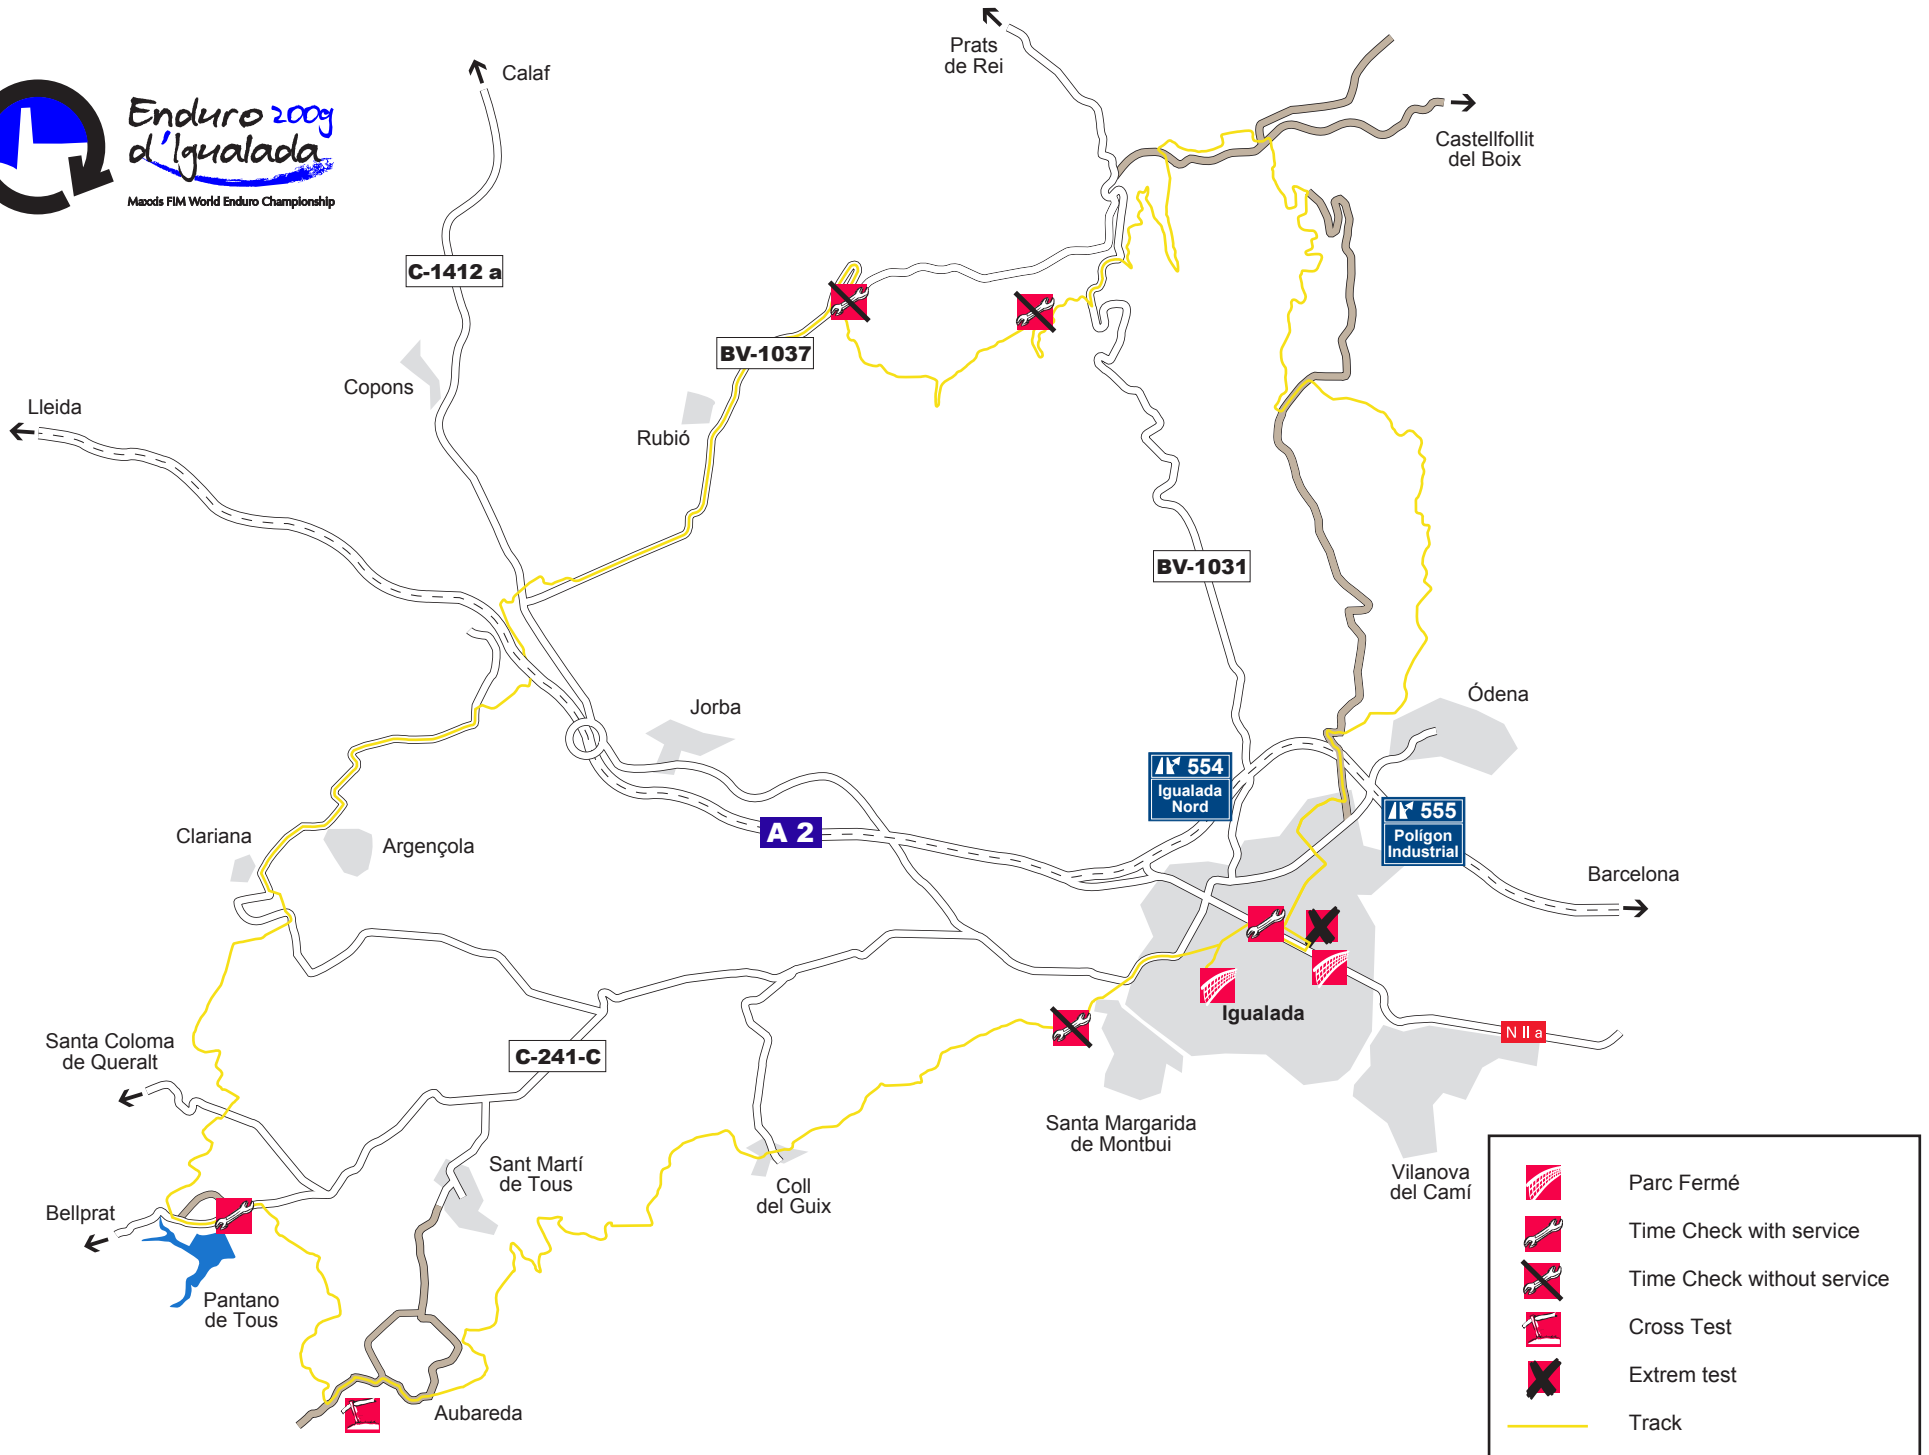

Enduro 2009
d'Igualada

Motors FIM World Enduro Championship

	Parc Fermé
	Time Check with service
	Time Check without service
	Cross Test
	Extrem test
	Track